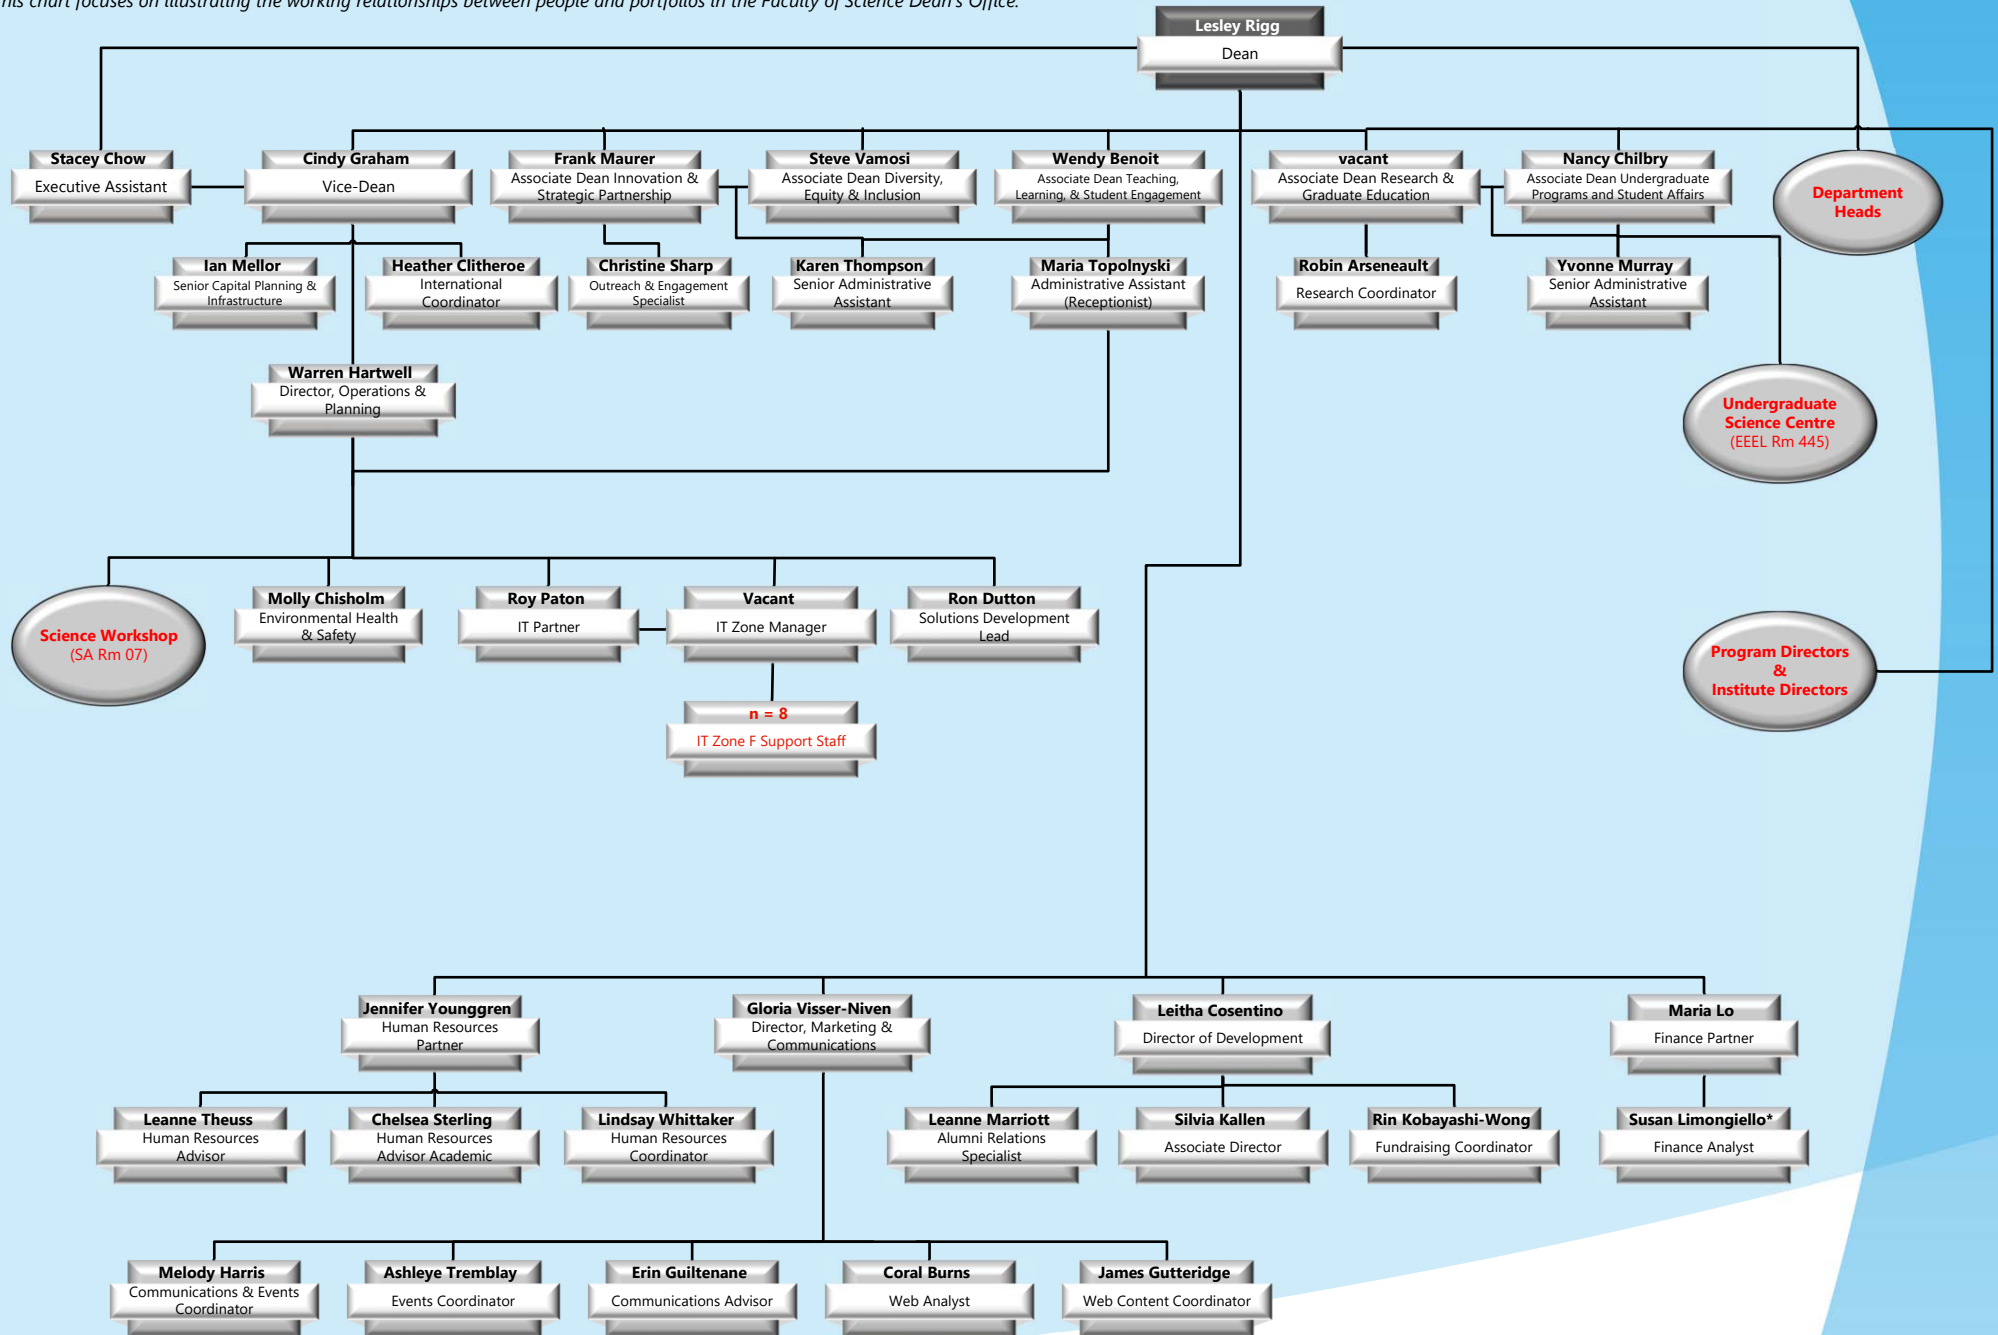

Dean's Office - Functional Relationship Chart

November 28, 2018

This chart focuses on illustrating the working relationships between people and portfolios in the Faculty of Science Dean's Office.

Positions in red have locations outside the Dean's Office
* Has a dropdown space in the Dean's Office