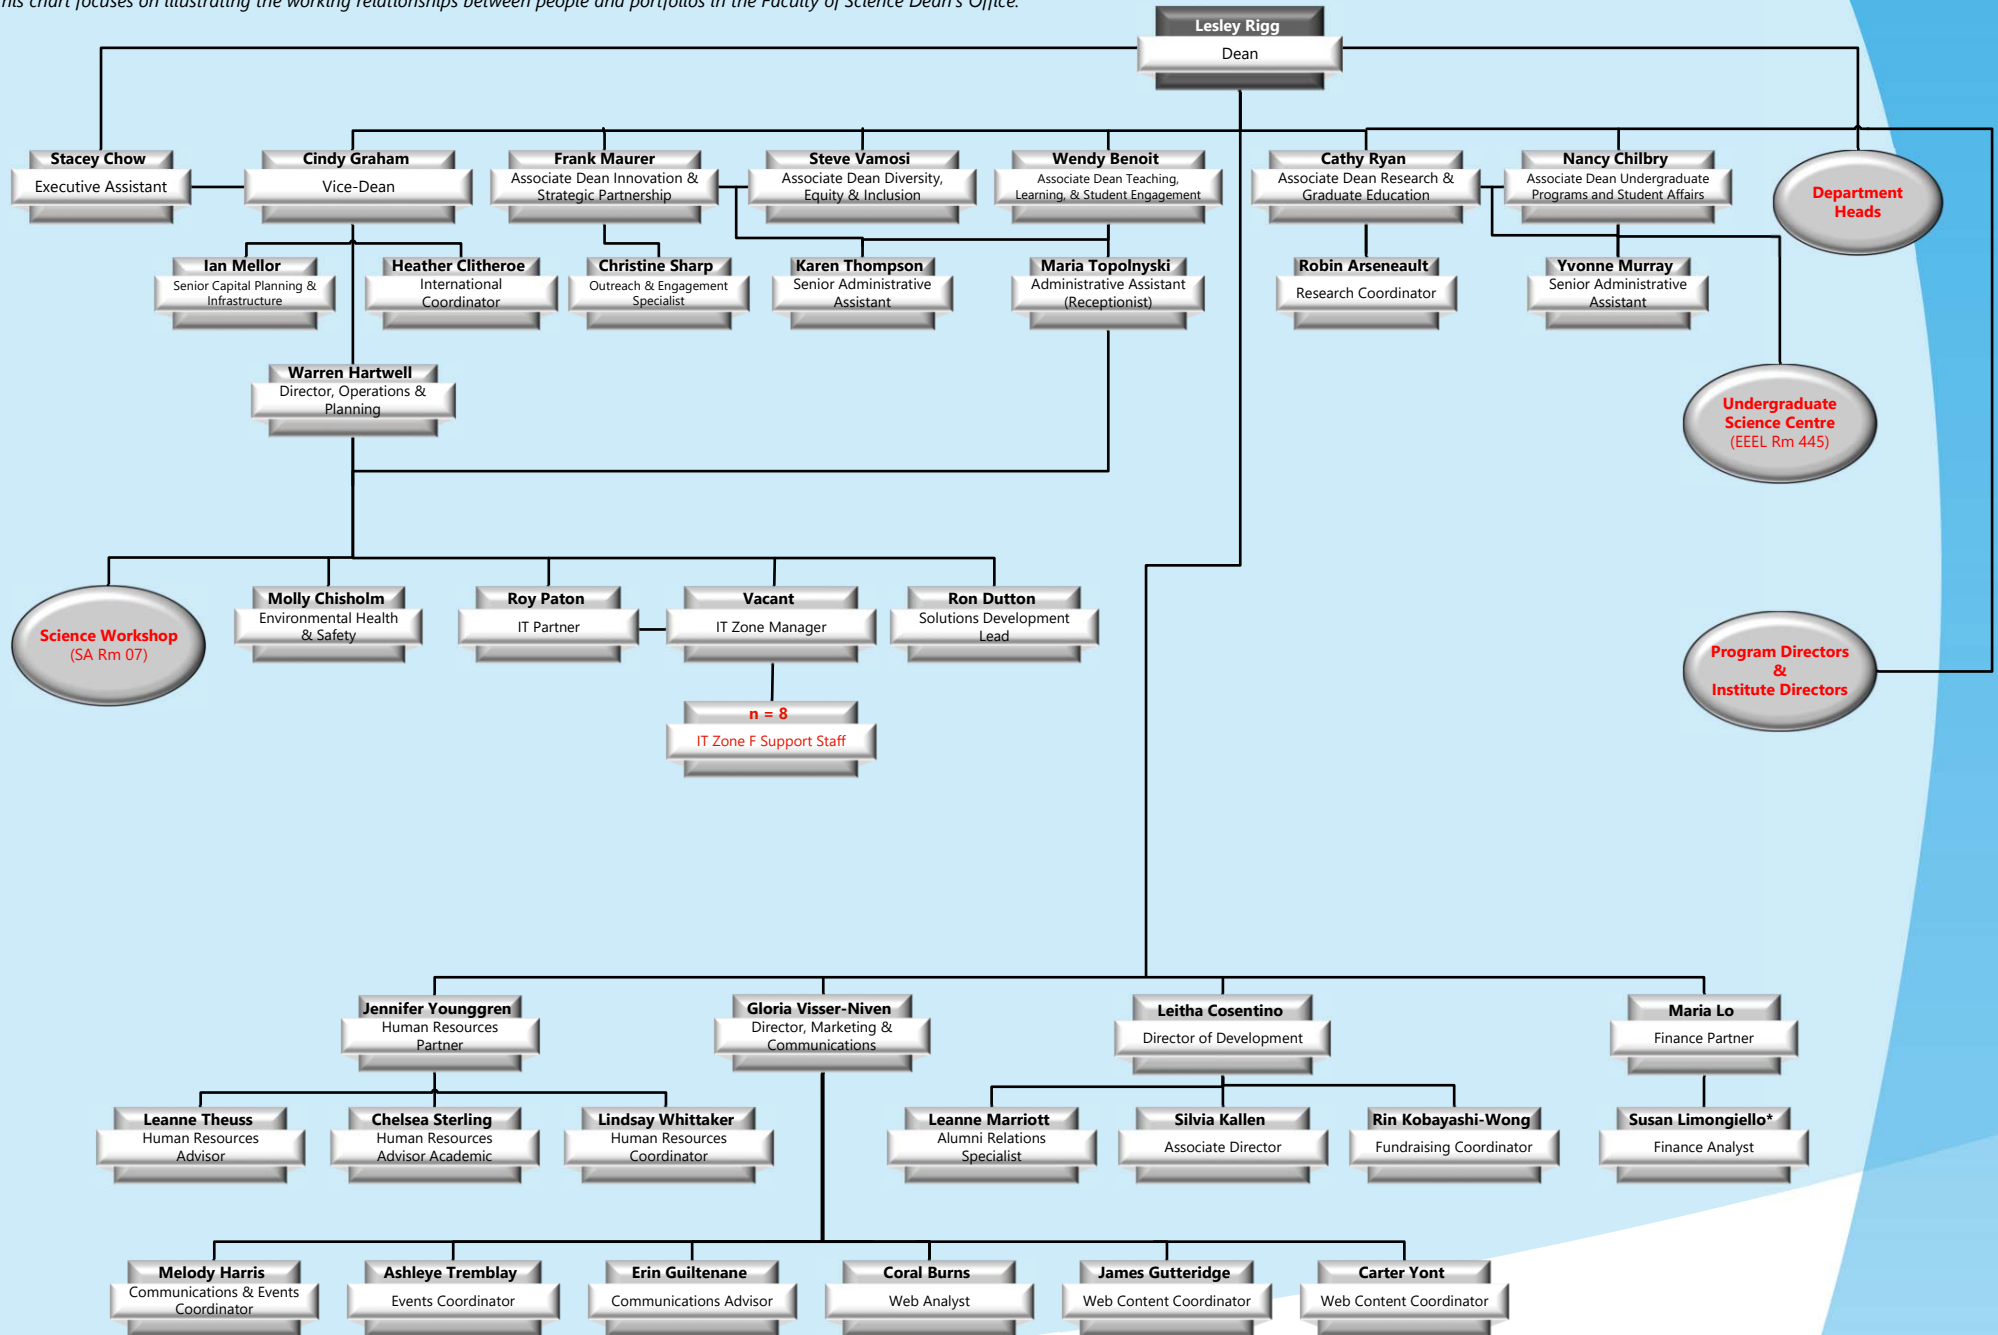

Dean's Office - Functional Relationship Chart

January 3, 2019

This chart focuses on illustrating the working relationships between people and portfolios in the Faculty of Science Dean's Office.

Positions in red have locations outside the Dean's Office
 * Has a dropdown space in the Dean's Office