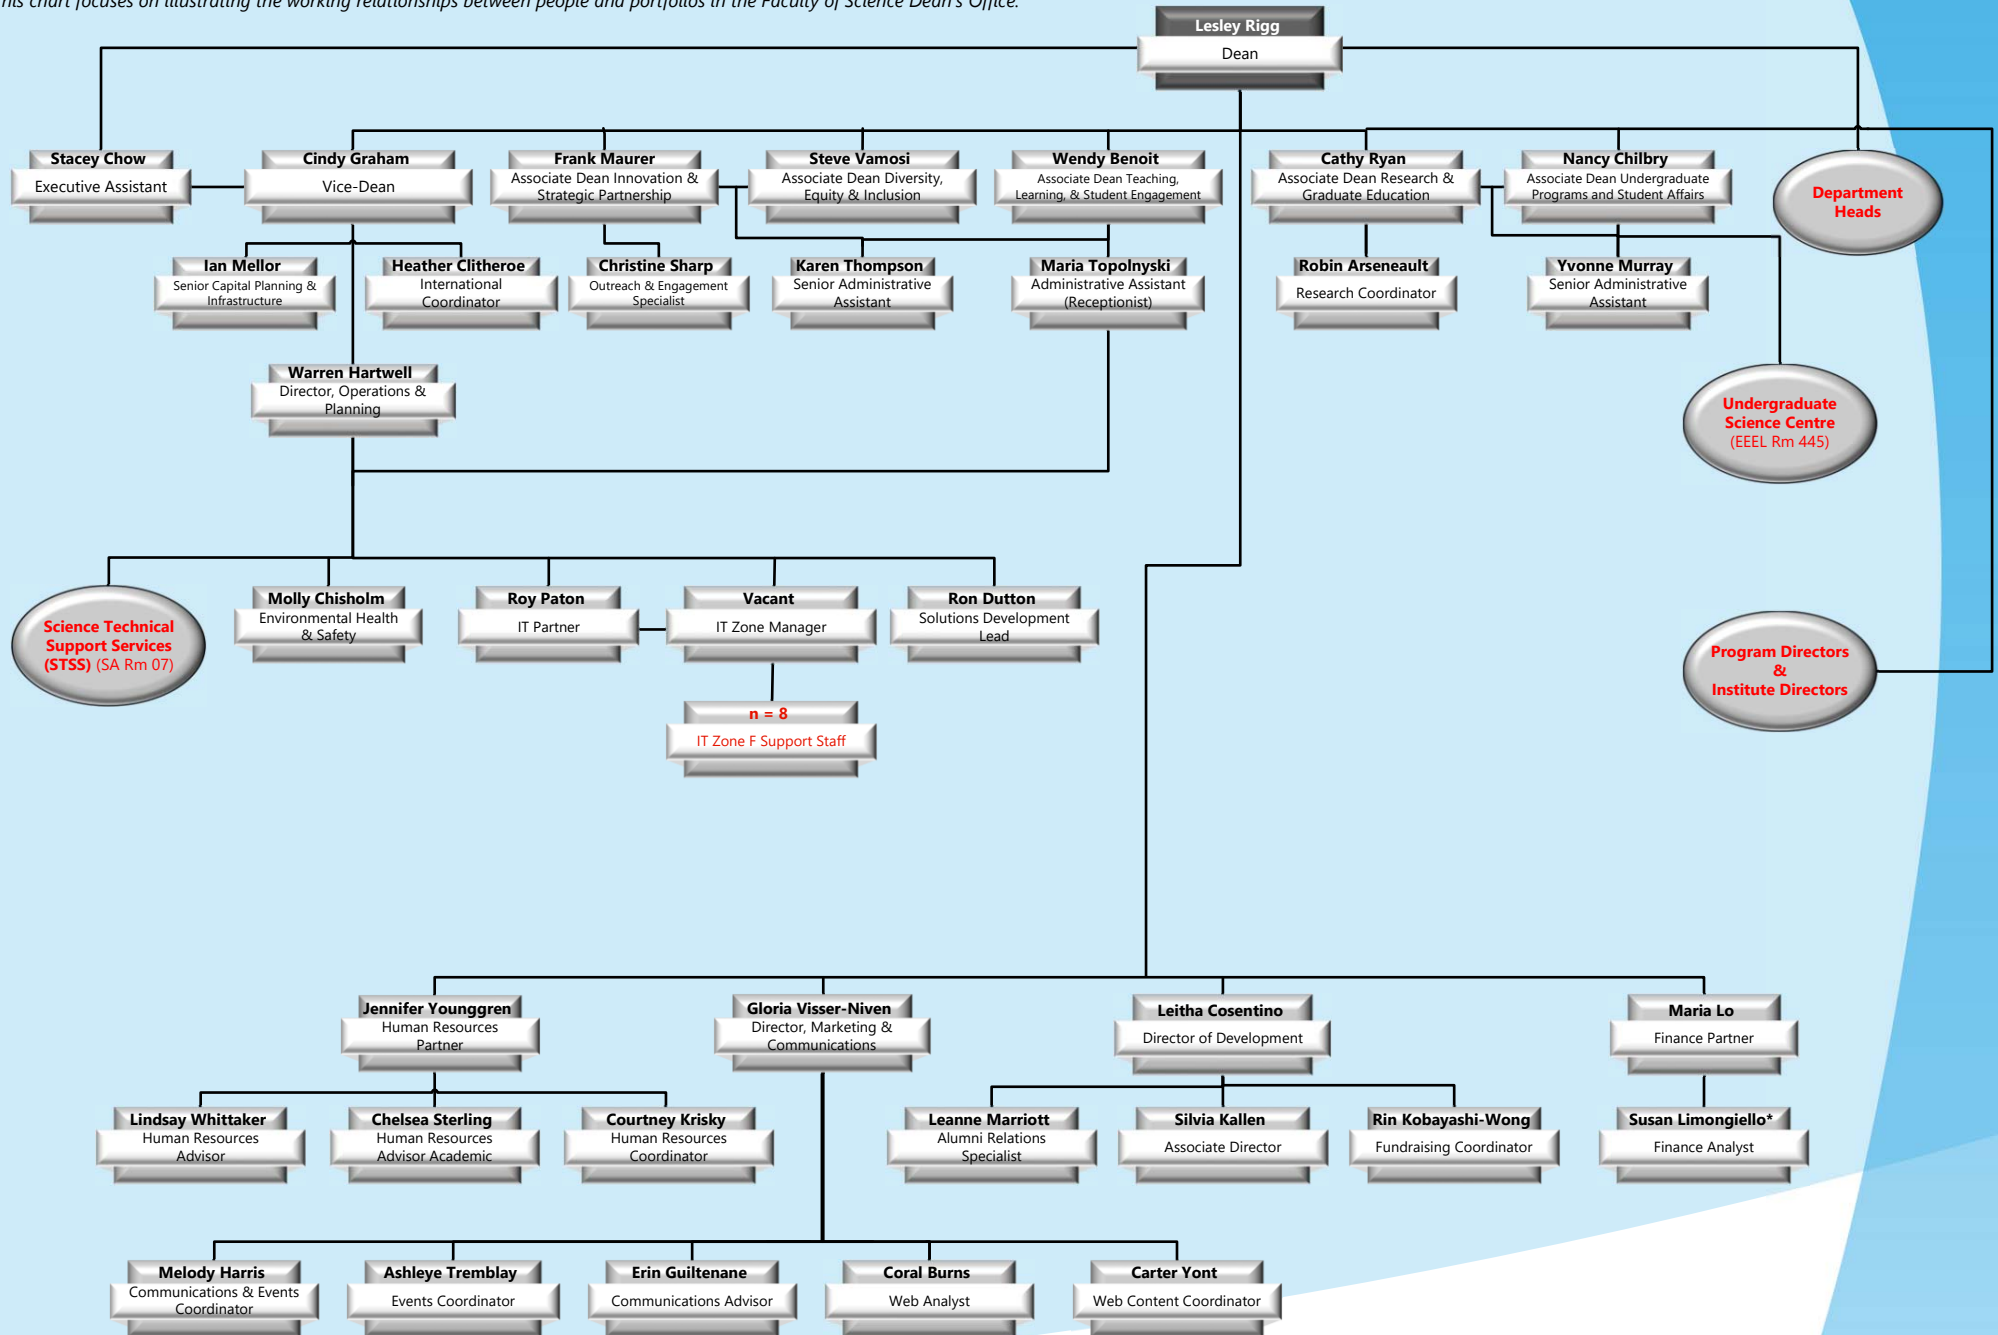

Dean's Office - Functional Relationship Chart

April 26, 2019

This chart focuses on illustrating the working relationships between people and portfolios in the Faculty of Science Dean's Office.

Positions in red have locations outside the Dean's Office
 * Has a dropdown space in the Dean's Office